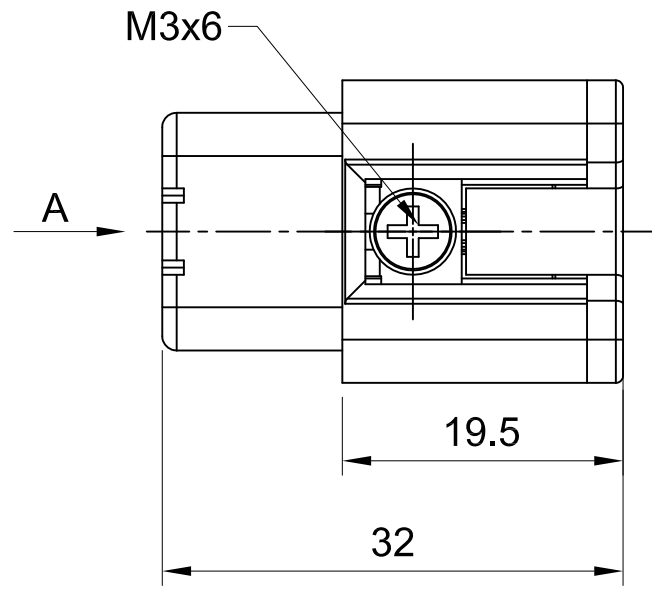

B

B

C

C

D

D

All Dimensions in mm Original Size DIN A4	Date 2020-12-25	Drawing No. TC0417575	Rev. A00	Scale 2:1
	InKonn® InKonn (Suzhou) Electric Technology Co.,Ltd.	Part No. 10 30 004 3200	Created by Shuxu Huang	Checked by Yiyi Luo
Type Name IA-004-SF				