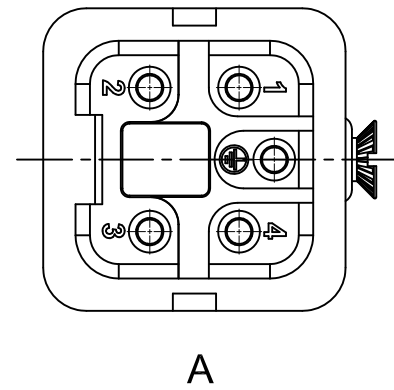

B

B

C

C

D

D

All Dimensions in mm Original Size DIN A4	Date 2020-12-25	Drawing No. TC0417575	Rev. A00	Scale 2:1
	InKonn® InKonn (Suzhou) Electric Technology Co.,Ltd.	Part No. 10 30 004 3200	Created by Shuxu Huang	Checked by Yiyi Luo
Type Name IA-004-SF				