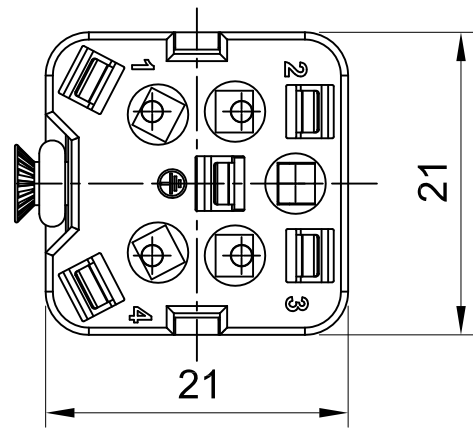

B

B

C

C

D

D

All Dimensions in mm Original Size DIN A4	Date 2020-12-25	Drawing No. TC0417575	Rev. A00	Scale 2:1
	InKonn® InKonn (Suzhou) Electric Technology Co.,Ltd.	Part No. 10 30 004 3200	Created by Shuxu Huang	Checked by Yiyi Luo
Type Name IA-004-SF				